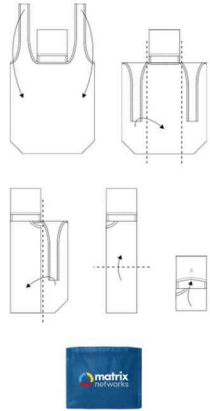

# Nifty

-  80GSM
-  270mm handle length
-  4kg carrying capacity
-  12L volume capacity

Our Nifty model is a fantastic foldable bag that can be Photo Printed with your logo and more. Despite its compact size, the Nifty can carry a whopping 12 litres of capacity with a max carrying weight of 4kgs. The Nifty is an extremely popular model that can be used for all occasions including shopping trips, around town or out to the beach. Get in touch today regarding our latest prices and samples.

|                              |   |
|------------------------------|---|
| <b>Colours</b>               |    |
| <b>Lead Time</b>             | 7 working days  |
| <b>Branding</b>              |    |
| <b>Branding Area</b>         | <p><b>Photo Printing</b></p> <p>Area Front: 280mm X 300mm (11.02X11.81 inches)<br/>Area Back: 280mm X 300mm (11.02X11.81 inches)<br/>Area Top: 100mm X 100mm (3.94X3.94 inches)</p>  |
| <b>Dimensions and Weight</b> | <p>Length: 420mm (16.54 inches)<br/>Width: 390mm (15.35 inches)<br/>Depth: 120mm (4.72 inches)<br/>Weight: 50 grams (1.76 ounces)</p>   |
| <b>Material</b>              | <p>Polyester 100%<br/>80GSM</p>   |