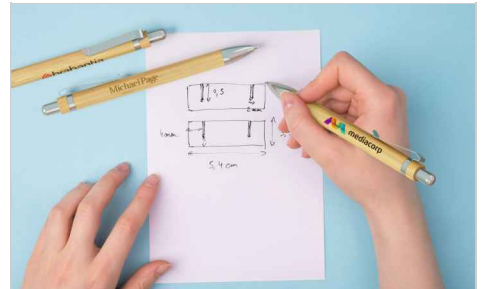

# Essence

The Essence is a beautifully crafted ballpoint pen that features a bamboo exterior ready to be Photo Printed or Laser Engraved with your logo. The ballpoint reveals and retracts via the rounded click button at the top of the pen, and the stylish silver clip ensures the Essence goes wherever you go. A fantastic promotional product that'll be used daily.

# Essence

<b>Colours</b>					
<b>Lead Time</b>	8 working days				
<b>Branding</b>	<div style="display: flex; justify-content: space-around;"><div style="text-align: center;"><p>PHOTO PRINTING</p></div><div style="text-align: center;"><p>LASER ENGRAVING</p></div><div style="text-align: center;"><p>INDIVIDUAL NAMING</p></div></div>				
<b>Branding Area</b>	<table><thead><tr><th>Photo Printing</th><th>Laser Engraving</th></tr></thead><tbody><tr><td>Area Front: 70mm X 7.5mm (2.76X0.3 inches) Area Back: 70mm X 7.5mm (2.76X0.3 inches)</td><td>Area Front: 70mm X 5mm (2.76X0.2 inches) Area Back: 70mm X 5mm (2.76X0.2 inches)</td></tr></tbody></table> 	Photo Printing	Laser Engraving	Area Front: 70mm X 7.5mm (2.76X0.3 inches) Area Back: 70mm X 7.5mm (2.76X0.3 inches)	Area Front: 70mm X 5mm (2.76X0.2 inches) Area Back: 70mm X 5mm (2.76X0.2 inches)
Photo Printing	Laser Engraving				
Area Front: 70mm X 7.5mm (2.76X0.3 inches) Area Back: 70mm X 7.5mm (2.76X0.3 inches)	Area Front: 70mm X 5mm (2.76X0.2 inches) Area Back: 70mm X 5mm (2.76X0.2 inches)				
<b>Dimensions and Weight</b>	Length: 138mm (5.43 inches) Diameter: 11mm (0.43 inches) Weight: 9.00 grams (0.32 ounces)				