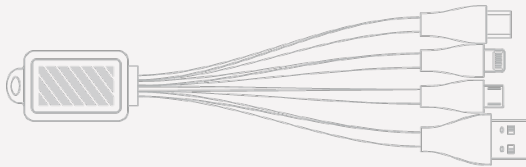

Multi Wood

Wheat straw bio-plastic cable

Just like our [Multi USB Cable](#), the Multi Wood combines 4 USB cables into 1 fantastic promotional product that'll be kept and reused for years to come. Simply plug the Standard USB connector into a power source and charge up to 3 devices via the USB-C connector, Lightning adapter and the Micro-USB connector. The Multi Wood features a stunning wooden surface that's ready to be branded with your logo, and eco-friendly wheat straw bio-plastic cables.

Multi Wood

Colours

Lead Time

5 working days

Branding

Branding Area

Screen Printing

Area Top: 23mm X 12mm
(0.91X0.47 inches)

Photo Printing

Area Top: 23mm X 12mm
(0.91X0.47 inches)

Laser Engraving

Area Top: 23mm X 12mm
(0.91X0.47 inches)

Dimensions and Weight

Length: 155mm (6.1 inches)
Width: 21.5mm (0.85 inches)
Height: 15mm (0.59 inches)
Weight: 16.6 grams (0.59 ounces)