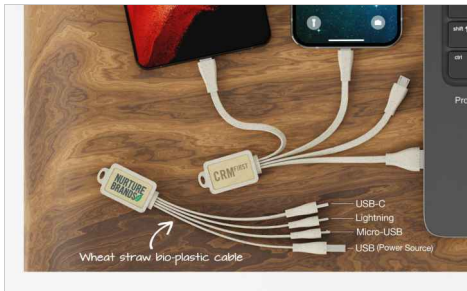

Multi Wood

- USB-C
- Lightning
- Micro-USB
- USB (Power Source)

Wheat straw bio-plastic cable

Just like our [Multi USB Cable](#), the Multi Wood combines 4 USB cables into 1 fantastic promotional product that'll be kept and reused for years to come. Simply plug the Standard USB connector into a power source and charge up to 3 devices via the USB-C connector, Lightning adapter and the Micro-USB connector. The Multi Wood features a stunning wooden surface that's ready to be branded with your logo, and eco-friendly wheat straw bio-plastic cables.