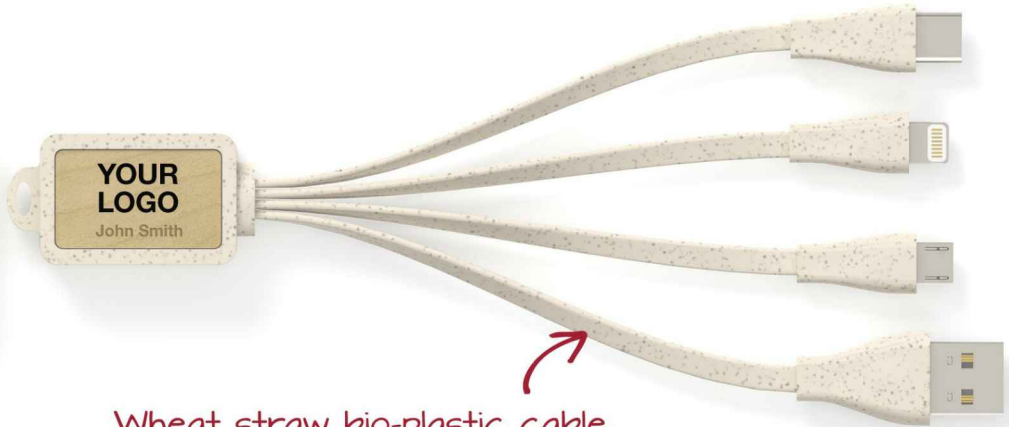

Multi Wood

- USB-C
- Lightning
- Micro-USB
- USB (Power Source)

Wheat straw bio-plastic cable

Just like our [Multi USB Cable](#), the Multi Wood combines 4 USB cables into 1 fantastic promotional product that'll be kept and reused for years to come. Simply plug the Standard USB connector into a power source and charge up to 3 devices via the USB-C connector, Lightning adapter and the Micro-USB connector. The Multi Wood features a stunning wooden surface that's ready to be branded with your logo, and eco-friendly wheat straw bio-plastic cables.

Height: 15mm (0.59 inches)

Weight: 16.6 grams (0.59 ounces)