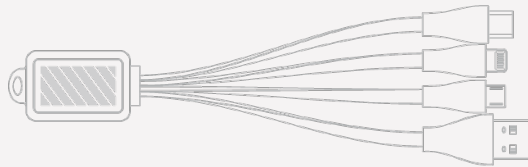

Multi Wood

- USB-C
- Lightning
- Micro-USB
- USB (Power Source)

Wheat straw bio-plastic cable

Just like our [Multi USB Cable](#), the Multi Wood combines 4 USB cables into 1 fantastic promotional product that'll be kept and reused for years to come. Simply plug the Standard USB connector into a power source and charge up to 3 devices via the USB-C connector, Lightning adapter and the Micro-USB connector. The Multi Wood features a stunning wooden surface that's ready to be branded with your logo, and eco-friendly wheat straw bio-plastic cables.

Multi Wood

Colours

Lead Time

5 working days

Branding

INDIVIDUAL NAMING

Branding Area

Screen Printing

Area Top: 23mm X 12mm
(0.91X0.47 inches)

Photo Printing

Area Top: 23mm X 12mm
(0.91X0.47 inches)

Laser Engraving

Area Top: 23mm X 12mm
(0.91X0.47 inches)

Dimensions and Weight

Length: 155mm (6.1 inches)

Width: 21.5mm (0.85 inches)