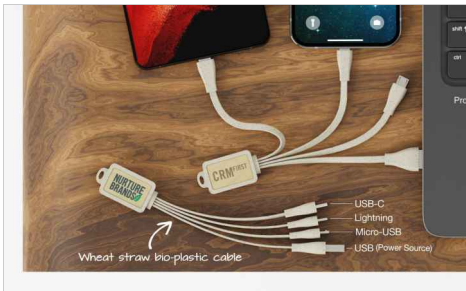

Multi Wood

Wheat straw bio-plastic cable

Just like our [Multi USB Cable](#), the Multi Wood combines 4 USB cables into 1 fantastic promotional product that'll be kept and reused for years to come. Simply plug the Standard USB connector into a power source and charge up to 3 devices via the USB-C connector, Lightning adapter and the Micro-USB connector. The Multi Wood features a stunning wooden surface that's ready to be branded with your logo, and eco-friendly wheat straw bio-plastic cables.

Multi Wood

Colours

Lead Time

5 working days

Branding

Branding Area

Screen Printing

Area Top: 23mm X 12mm
(0.91X0.47 inches)