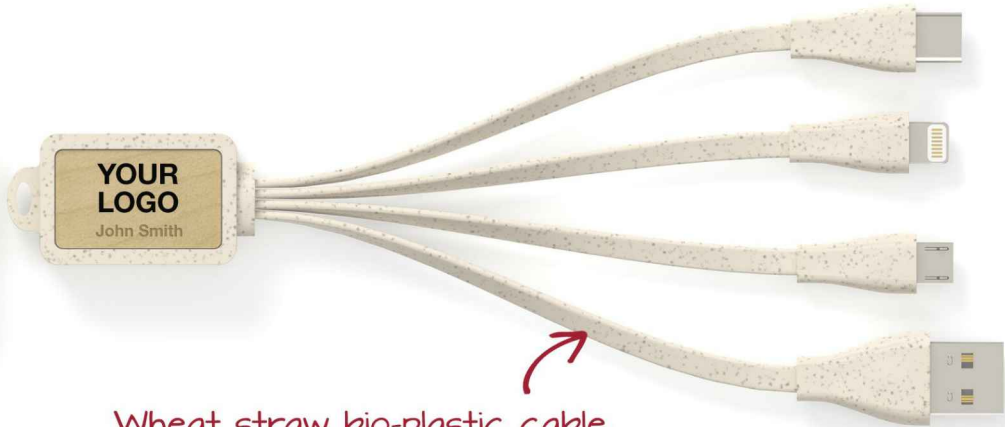

Multi Wood

Wheat straw bio-plastic cable

Just like our [Multi USB Cable](#), the Multi Wood combines 4 USB cables into 1 fantastic promotional product that'll be kept and reused for years to come. Simply plug the Standard USB connector into a power source and charge up to 3 devices via the USB-C connector, Lightning adapter and the Micro-USB connector. The Multi Wood features a stunning wooden surface that's ready to be branded with your logo, and eco-friendly wheat straw bio-plastic cables.

Multi Wood

Colours

Lead Time

5 working days

Branding

Branding Area

Screen Printing

Area Top: 23mm X 12mm
(0.91X0.47 inches)