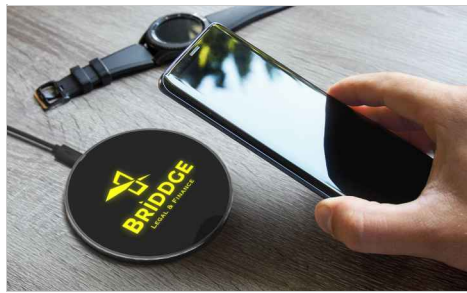

Vivid

Our Vivid Wireless Charger is an eye-catching model that illuminates - giving you fantastic brand exposure. The enlarged branding area is designed specifically to showcase your logo in the best possible way. The Vivid is a popular promotional product idea that'll be used daily. Contact us for our latest prices, express delivery times and samples.