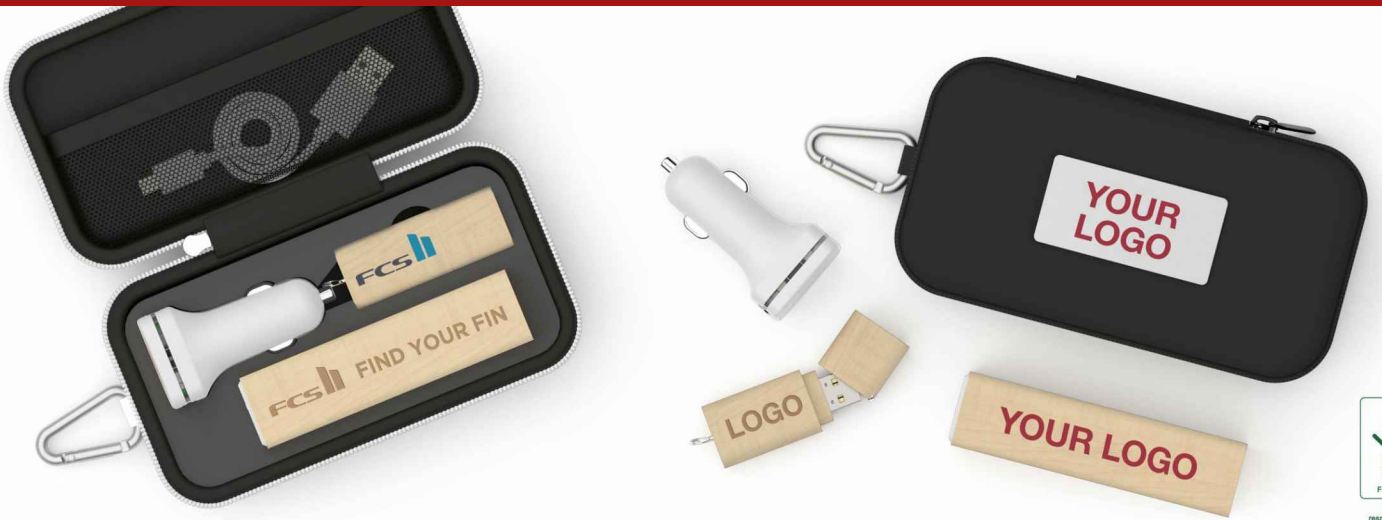

Maple M

Combine 3 products in a handy Travel Merch Pack: Nature USB Flash Drive, Maple Power Bank, Zip USB Car Charger. These carefully curated products can be branded with your logo, website address, slogan and more. The top of the Gift Case can also be Laser Engraved or Screen Printed in up to 4 colours. Any product colour combinations are allowed.

Maple M

Gift Case Colours

Lead Time

10 working days

Branding

Branding Area

All Branding Methods

Area Front: 55mm X 25mm (2.17X0.98 inches)

Dimensions and Weight

Length: 147mm (5.79 inches)

Width: 81mm (3.19 inches)

Height: 34mm (1.34 inches)

Tech Specs

{TECHSPECS}