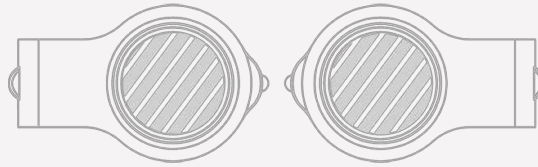

Light

Brighten your next promotional project with our exclusive Light gadget flash drive design. Gently squeezing its two brandable faces together activates the shiny integrated LED torch so your customers can use it as a handy keychain flashlight.

Light

Colours

Lead Time

5 working days

Branding

Branding Area

Photo Printing

Area Front: 20.4mm X 20.4mm (0.8X0.8 inches)

Area Back: 20.4mm X 20.4mm (0.8X0.8 inches)

Dimensions and Weight

Length: 45.3mm (1.78 inches)

Width: 28.4mm (1.12 inches)

Height: 9.7mm (0.38 inches)

Weight: 10.38 grams (0.37 ounces)