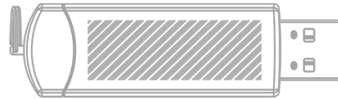

Gyro

The Gyro features a unique twisting base that reveals and retracts the USB connector as well as a keyring, so you can easily attach it to a set of keys or one of our Neckstrap accessories.

Capacities

Branding Area

Screen Printing

Area Front: 11.5mm X 36mm (0.45X1.42 inches)

Area Back: 11.5mm X 36mm (0.45X1.42 inches)

Photo Printing

Area Front: 11.5mm X 36mm (0.45X1.42 inches)

Area Back: 11.5mm X 36mm (0.45X1.42 inches)

Dimensions and Weight

Length: 51.5mm (2.03 inches)

Width: 18.6mm (0.73 inches)

Height: 10mm (0.39 inches)

Weight: 10 grams (0.35 ounces)