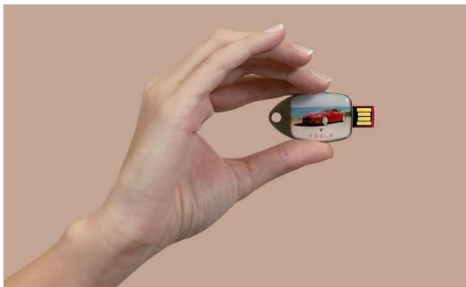

The Fin USB Flash Drive features a large branding area that can showcase your logo or brand artwork in full colour. It has a smooth sliding mechanism that retracts or extends the USB connector. The drive is the perfect companion to attach to a set of keys or neckstrap.

**Colours**

**Lead Time**

5 working days

**Branding**

**Branding Area**

**Photo Printing**

Area Front: 34.2mm X 27.2mm (1.35X1.07 inches)

**Dimensions and Weight**

Length: 47mm (1.85 inches)

Width: 29mm (1.14 inches)

Height: 6.5mm (0.26 inches)

Weight: 20 grams (0.71 ounces)