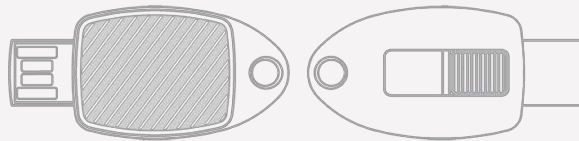

The Fin USB Flash Drive features a large branding area that can showcase your logo or brand artwork in full colour. It has a smooth sliding mechanism that retracts or extends the USB connector. The drive is the perfect companion to attach to a set of keys or neckstrap.

**Colours**

**Lead Time**

5 working days

**Branding**

**Branding Area**

**Photo Printing**

Area Front: 34.2mm X 27.2mm (1.35X1.07 inches)

**Dimensions and Weight**

Length: 47mm (1.85 inches)

Width: 29mm (1.14 inches)

Height: 6.5mm (0.26 inches)

Weight: 20 grams (0.71 ounces)