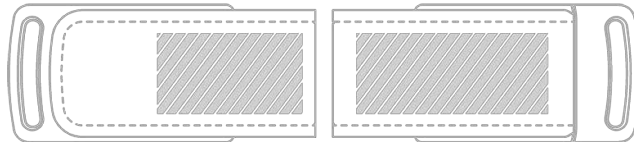

# Executive

**Capacities** 2GB, 4GB, 8GB, 16GB, 32GB, 64GB, 128GB

**Colours** 

**Lead Time** 6 working days

**Branding**

**Screen Printing**

Area Front: 38mm X 17mm (1.5X0.67 inches)

Area Back: 38mm X 17mm (1.5X0.67 inches)

**Embossing**

Area Front: 28mm X 17mm (1.1X0.67 inches)

Area Back: 38mm X 17mm (1.5X0.67 inches)

**Branding Area**

**Dimensions and Weight**

Length: 60mm (2.36 inches)

Width: 27mm (1.06 inches)

Height: 12.6mm (0.5 inches)