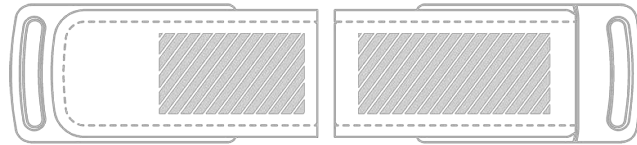

Executive

Capacities

USB2.0

2GB, 4GB, 8GB, 16GB, 32GB, 64GB, 128GB

USB3.0

16GB, 32GB, 64GB, 128GB, 256GB

Colours

Lead Time

6 working days

Branding

Branding Area

Screen Printing

Area Front: 38mm X 17mm (1.5X0.67 inches)

Area Back: 38mm X 17mm (1.5X0.67 inches)

Embossing

Area Front: 28mm X 17mm (1.1X0.67 inches)

Area Back: 38mm X 17mm (1.5X0.67 inches)

Dimensions and Weight

Length: 60mm (2.36 inches)

Width: 27mm (1.06 inches)

Height: 12.6mm (0.5 inches)

Weight: 29.28 grams (1.03 ounces)