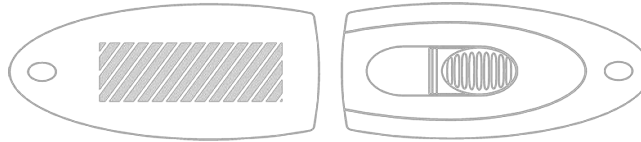

# Ellipse

With sleek lines, a compact and an attractive premium quality finish the Ellipse USB sets itself apart from the crowd. Its precision engineered chrome-plated zinc alloy body and protective smooth sliding mechanism allows you to neatly showcase your corporate message or logo.

**Capacities** 2GB, 4GB, 8GB, 16GB, 32GB, 64GB, 128GB

**Colours** 

**Lead Time** 5 working days

**Branding**

### All Branding Methods

Area Front: 28mm X 8mm (1.1X0.31 inches)

**Branding Area**

**Dimensions and Weight**

Length: 50mm (1.97 inches)  
Width: 21.5mm (0.85 inches)  
Height: 8mm (0.31 inches)  
Weight: 15.3 grams (0.54 ounces)