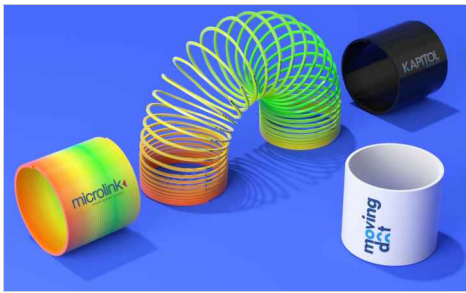

Reel

The Reel spring toy is a popular and engaging way to showcase your brand in true style. Designed specifically for promotional purposes, the Reel features an enlarged area that we can brand with your logo, slogan and more. You can make it walk down stairs, wiggle in your hands and stretch it out and watch it spring back - a fantastic product for your next promotion, event or giveaway.

Colours

Lead Time

10 working days

Branding

Branding Area

Photo Printing

Area Front: 50mm X 25mm (1.97X0.98 inches)

Dimensions and Weight

Height: 65mm (2.56 inches)

Diameter: 74mm (2.91 inches)

Weight: 44 grams (1.55 ounces)