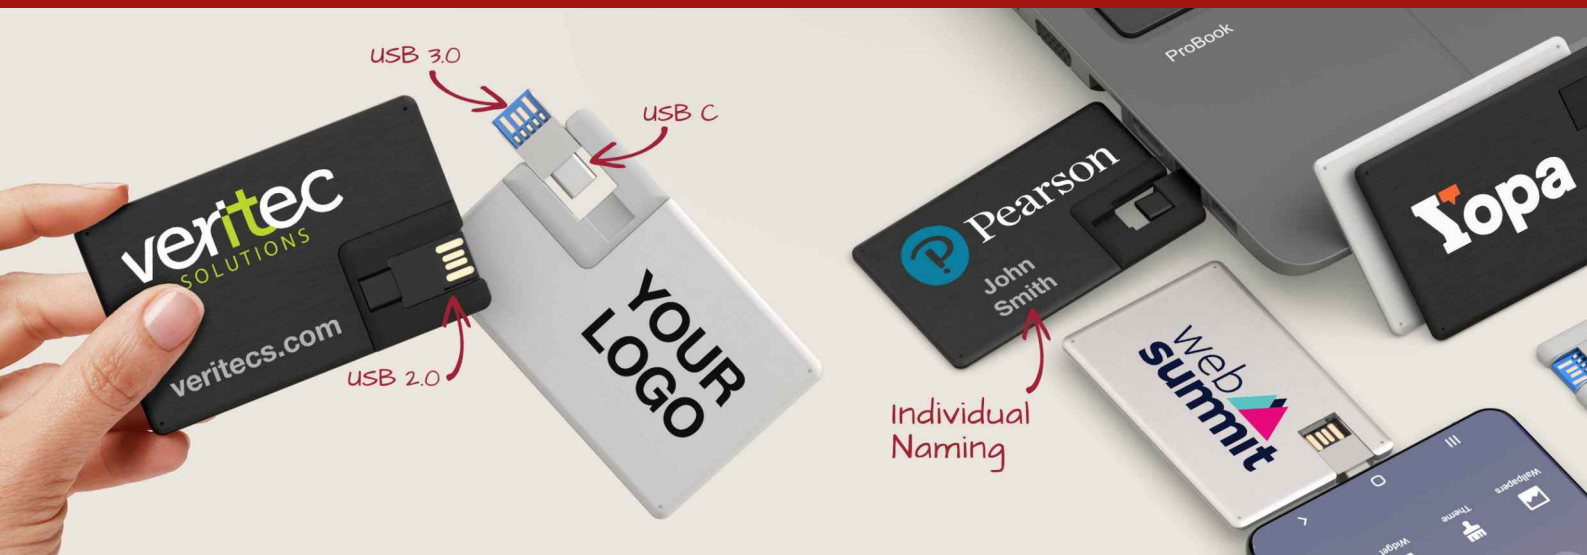

Alloy Duo

The Alloy Duo is a sleek USB Card that features a Standard USB and USB-C Connector on one fantastic model. The main surface area is only 2.60mm thin, making it both functional and portable model that's ready to showcase your logo in true style. Get in touch today regarding branding options, express delivery and samples. The Alloy Duo is the sibling to our [Alloy USB Card](#).

Alloy Duo

Capacities	USB2.0 64GB		
	USB3 16GB, 32GB, 64GB, 128GB		
Colours			
Lead Time	7 working days		
Branding			
	Screen Printing	Laser Engraving	
	Branding Area	Area Front: 78.5mm X 47mm (3.09X1.85 inches) Area Back: 78.5mm X 47mm (3.09X1.85 inches)	Area Front: 78.5mm X 47mm (3.09X1.85 inches) Area Back: 78.5mm X 47mm (3.09X1.85 inches)
Dimensions and Weight	Length: 85.5mm (3.37 inches) Width: 54mm (2.13 inches) Height: 4.1mm (0.16 inches) Weight: 20.00 grams (0.71 ounces)		