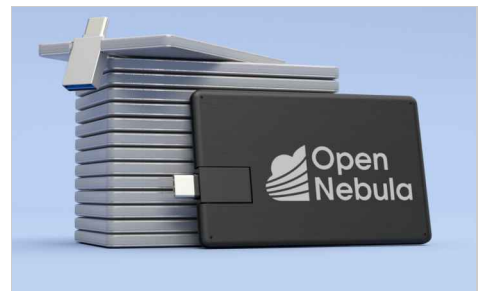

Ace

Our Ace USB Card is a fantastic custom flash drive that features dual USB connectors on one model - a Standard USB connector and a USB-C connector. You can seamlessly swivel the USB to use whichever connector you desire. Another popular feature is the large branding area on the front and back of the Ace USB Card. Perfect for displaying your logo, slogan, website address or any other information in true style.

Colours

Lead Time

6 working days

Branding

Branding Area

Screen Printing

Area Front: 78.5mm X 47mm (3.09X1.85 inches)

Area Back: 78.5mm X 47mm (3.09X1.85 inches)