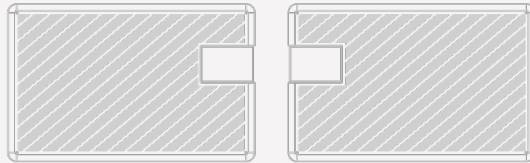

Ace

Our Ace USB Card is a fantastic custom flash drive that features dual USB connectors on one model - a Standard USB connector and a USB-C connector. You can seamlessly swivel the USB to use whichever connector you desire. Another popular feature is the large branding area on the front and back of the Ace USB Card. Perfect for displaying your logo, slogan, website address or any other information in true style.

Colours

Lead Time

6 working days

Branding

Branding Area

Screen Printing

Area Front: 78.5mm X 47mm (3.09X1.85 inches)

Area Back: 78.5mm X 47mm (3.09X1.85 inches)

Laser Engraving

Area Front: 78.5mm X 47mm (3.09X1.85 inches)

Area Back: 78.5mm X 47mm (3.09X1.85 inches)

Dimensions and Weight

Length: 85.7mm (3.37 inches)

Width: 54.1mm (2.13 inches)

Height: 4.8mm (0.19 inches)