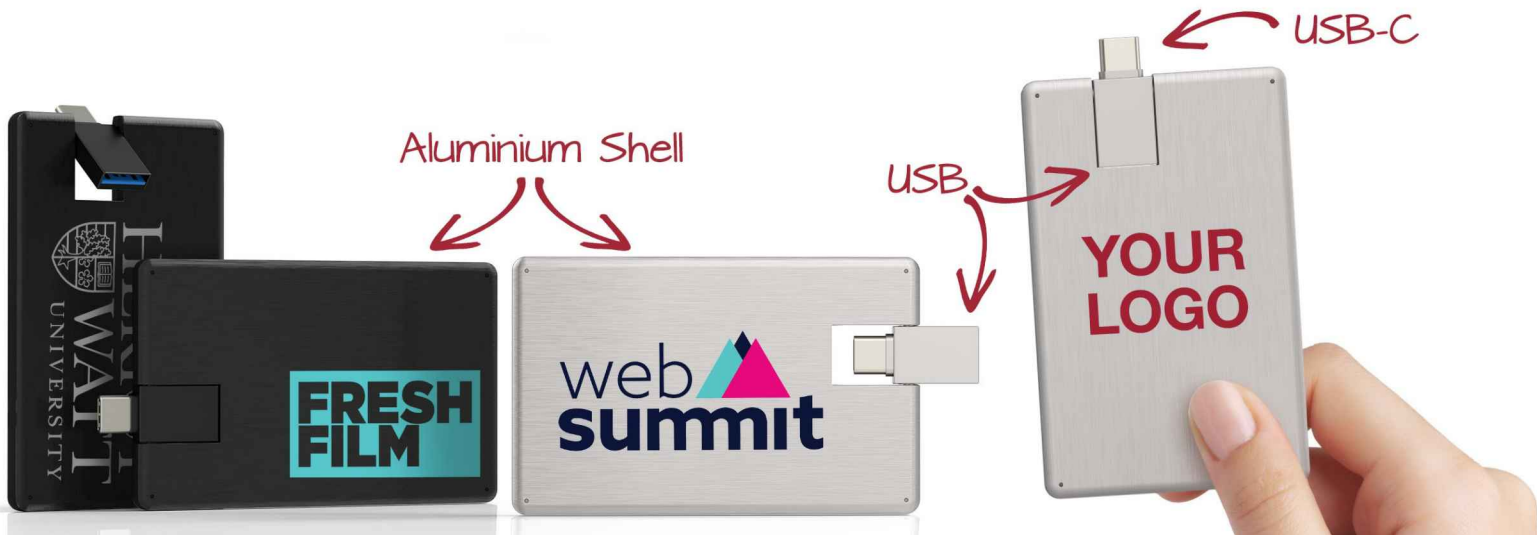

Ace

Our Ace USB Card is a fantastic custom flash drive that features dual USB connectors on one model - a Standard USB connector and a USB-C connector. You can seamlessly swivel the USB to use whichever connector you desire. Another popular feature is the large branding area on the front and back of the Ace USB Card. Perfect for displaying your logo, slogan, website address or any other information in true style.

Colours

Lead Time

6 working days

Branding

INDIVIDUAL NAMING

Branding Area

Screen Printing

Area Front: 78.5mm X 47mm (3.09X1.85 inches)