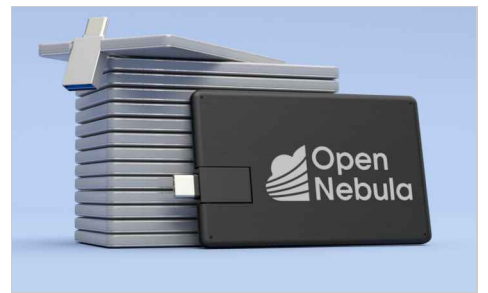

Ace

Our Ace USB Card is a fantastic custom flash drive that features dual USB connectors on one model - a Standard USB connector and a USB-C connector. You can seamlessly swivel the USB to use whichever connector you desire. Another popular feature is the large branding area on the front and back of the Ace USB Card. Perfect for displaying your logo, slogan, website address or any other information in true style.

Colours

Lead Time

6 working days

Branding

Branding Area

Screen Printing

Area Front: 78.5mm X 47mm (3.09X1.85 inches)

Area Back: 78.5mm X 47mm (3.09X1.85 inches)