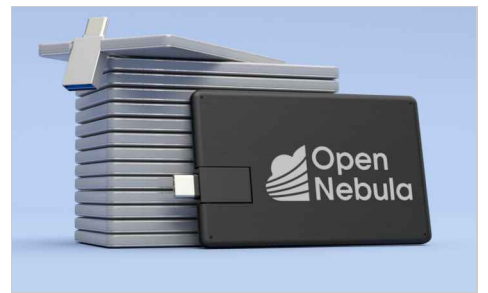

Ace

Our Ace USB Card is a fantastic custom flash drive that features dual USB connectors on one model - a Standard USB connector and a USB-C connector. You can seamlessly swivel the USB to use whichever connector you desire. Another popular feature is the large branding area on the front and back of the Ace USB Card. Perfect for displaying your logo, slogan, website address or any other information in true style.

Colours

Lead Time

6 working days

Branding

INDIVIDUAL NAMING

Branding Area

Screen Printing

Area Front: 78.5mm X 47mm (3.09X1.85 inches)