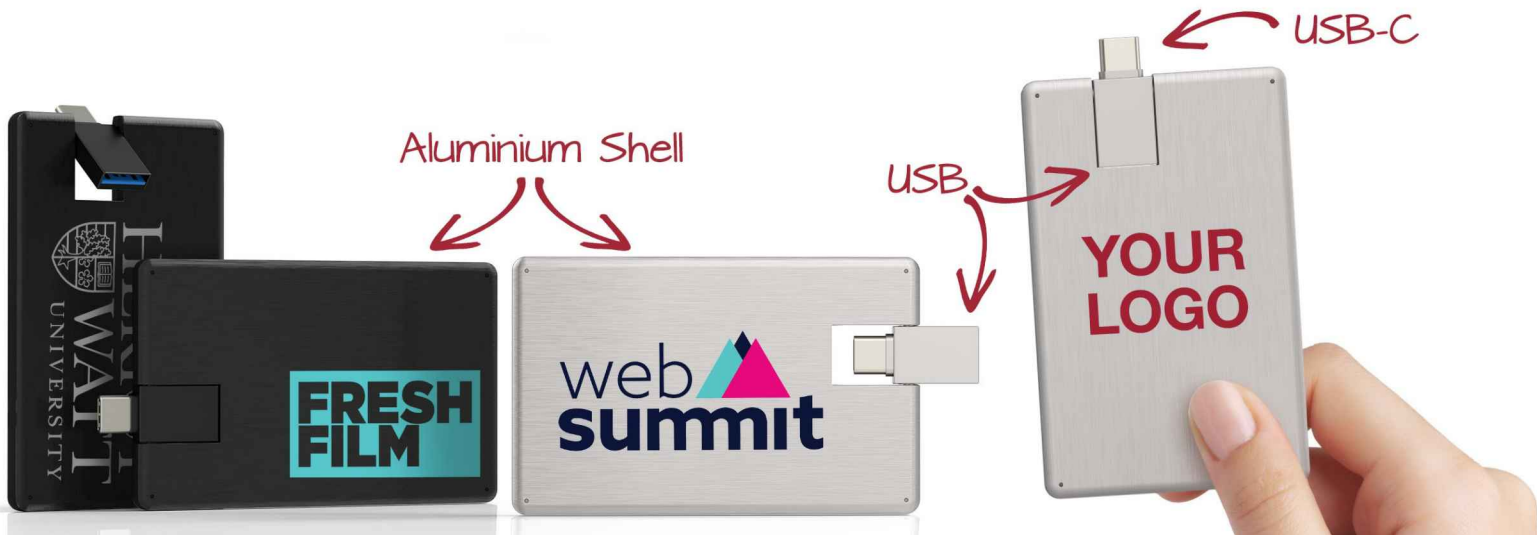

Ace

Our Ace USB Card is a fantastic custom flash drive that features dual USB connectors on one model - a Standard USB connector and a USB-C connector. You can seamlessly swivel the USB to use whichever connector you desire. Another popular feature is the large branding area on the front and back of the Ace USB Card. Perfect for displaying your logo, slogan, website address or any other information in true style.

Colours

Lead Time

6 working days

Branding

Branding Area

Screen Printing

Area Front: 78.5mm X 47mm (3.09X1.85 inches)

Area Back: 78.5mm X 47mm (3.09X1.85 inches)