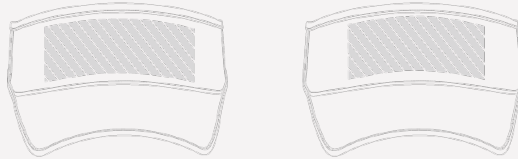

Cruise

The Cruise Visor Cap boasts a comfortable and stylish design that also features an adjustable sizing strap to suit all adult head sizes. The Cruise is great model for when you're outside on the go, at the golf course, going for a run or taking the dog for a walk. We can Photo Print or Embroider your logo onto the front of the cap in precise detail.

Colours

Lead Time

8 working days

Branding

Photo Printing

Area Front: 105mm X 45mm (4.13X1.77 inches)

Embroidery

Area Front: 115mm X 45mm (4.53X1.77 inches)

Branding Area

Dimensions and Weight

Circumference: 560mm (22.05 inches)

Weight: 59 grams (2.08 ounces)