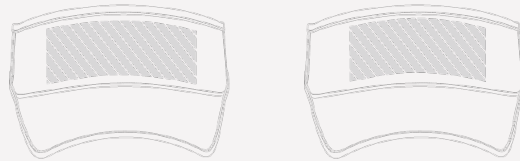

Cruise

The Cruise Visor Cap boasts a comfortable and stylish design that also features an adjustable sizing strap to suit all adult head sizes. The Cruise is great model for when you're outside on the go, at the golf course, going for a run or taking the dog for a walk. We can Photo Print or Embroider your logo onto the front of the cap in precise detail.

Cruise

Colours

Lead Time

8 working days

Branding

Photo Printing

Area Front: 105mm X 45mm (4.13X1.77 inches)

Embroidery

Area Front: 115mm X 45mm (4.53X1.77 inches)

Branding Area

Dimensions and Weight

Circumference: 560mm (22.05 inches)

Weight: 59 grams (2.08 ounces)